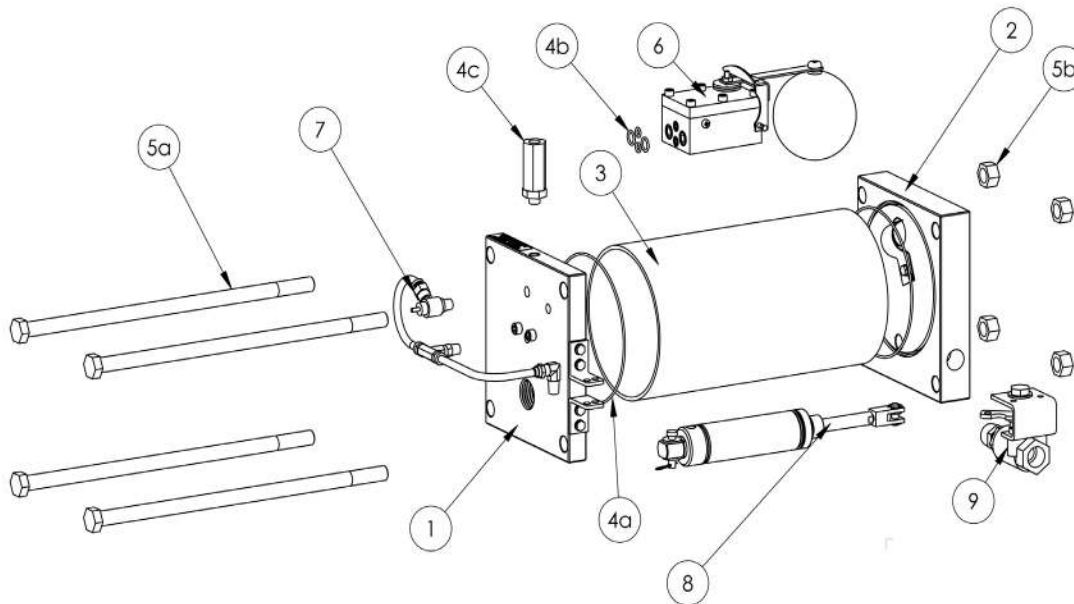

# PDV-500 Spare Parts List

Item #	Qty	Part #	Description
1	1	26-7462	Control Head Assembly
2	1	26-7463	Inlet Head Assembly
3	1	26-6877	Cylinder, 9.5L, GRP
4a,b,c	2,2,1	26-7464	Cylinder O-Rings, Trigger Block O-Rings, Air Filter
5a,b	4,4	26-7465	Tie Rods (a) and Nuts (b)
6	1	26-6874	Control Assembly
7	1	26-7466	Tubing Assembly with Test Button
8	1	26-7467	Air Cylinder Assembly
9	1	26-7468	Ball Valve Assembly